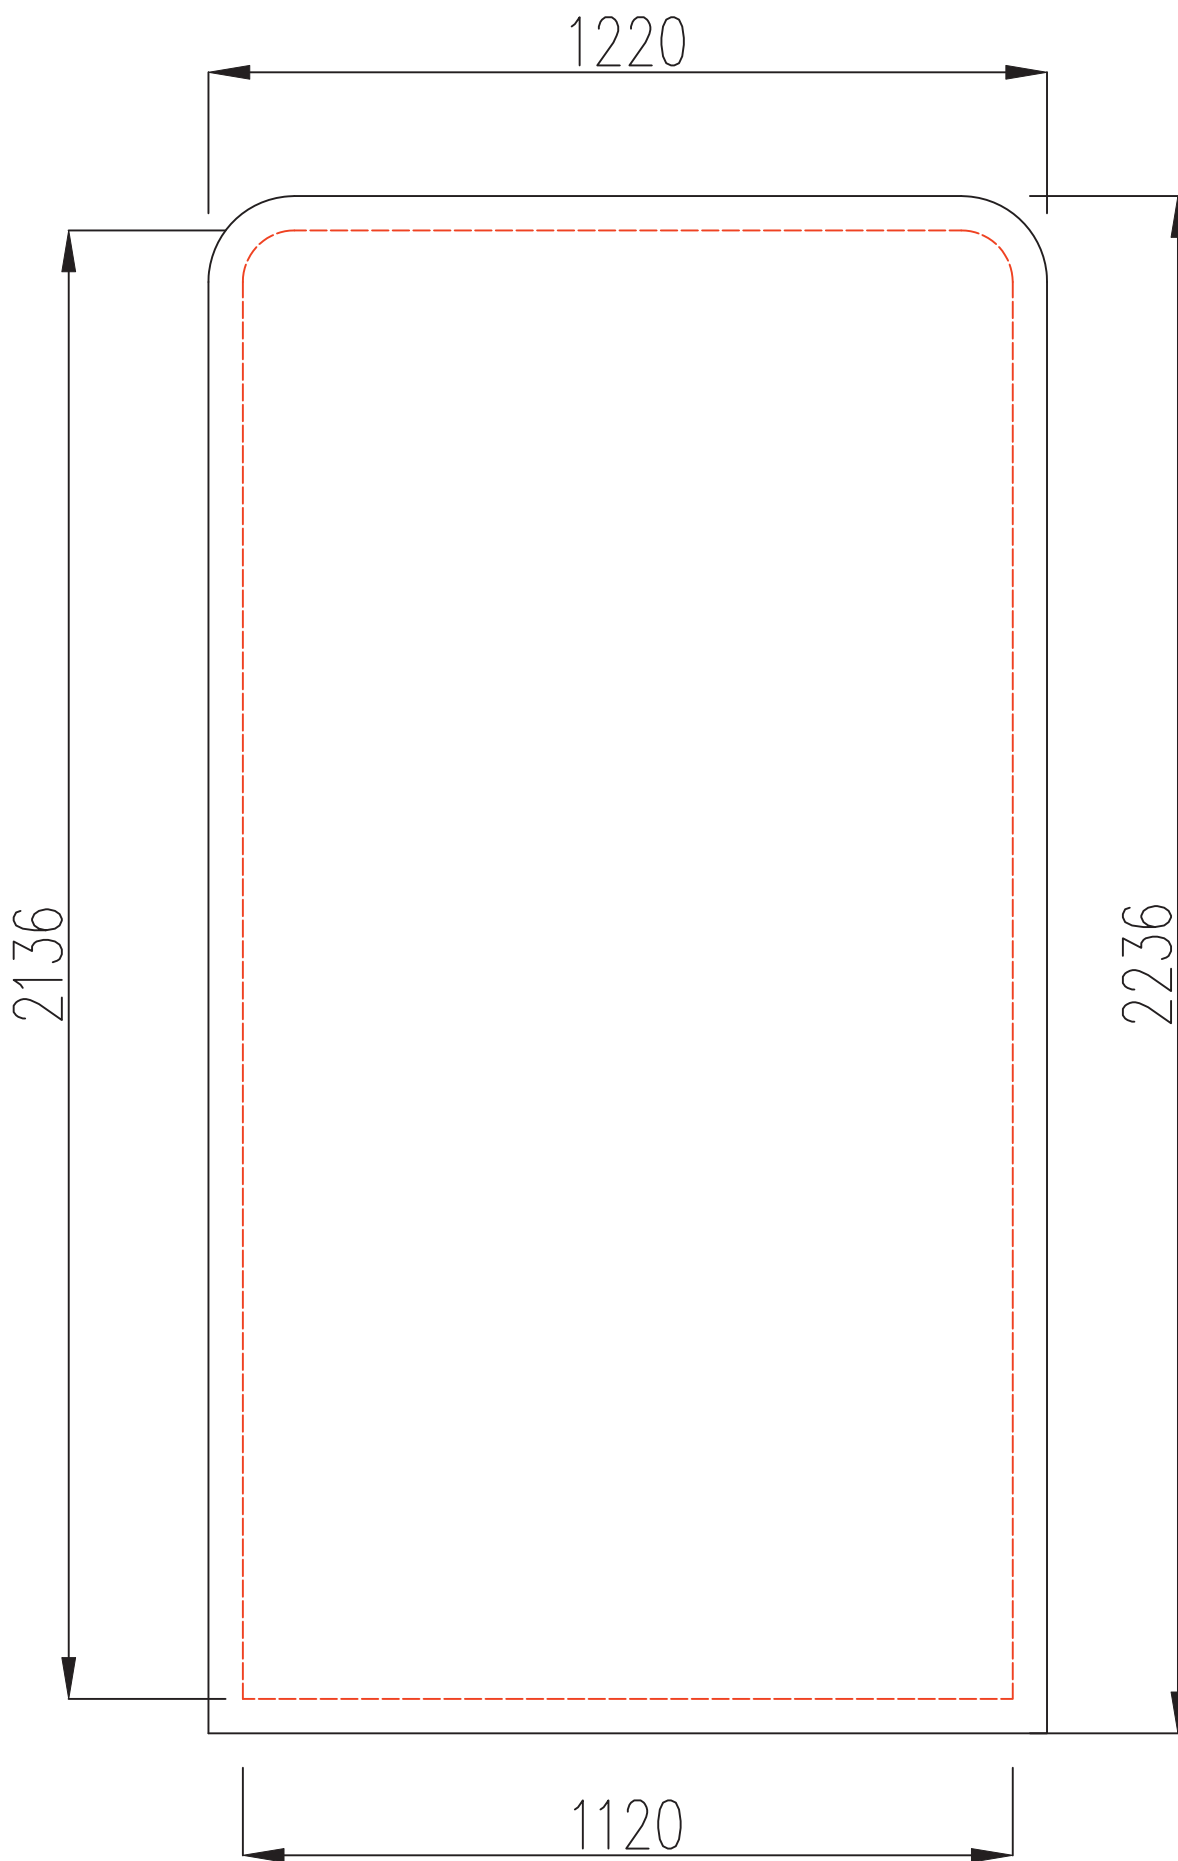

3D-08 Frame size:1220X2286mm

GRAPHIC SIZE

————— Layout area

- - - - - Safe viewable area